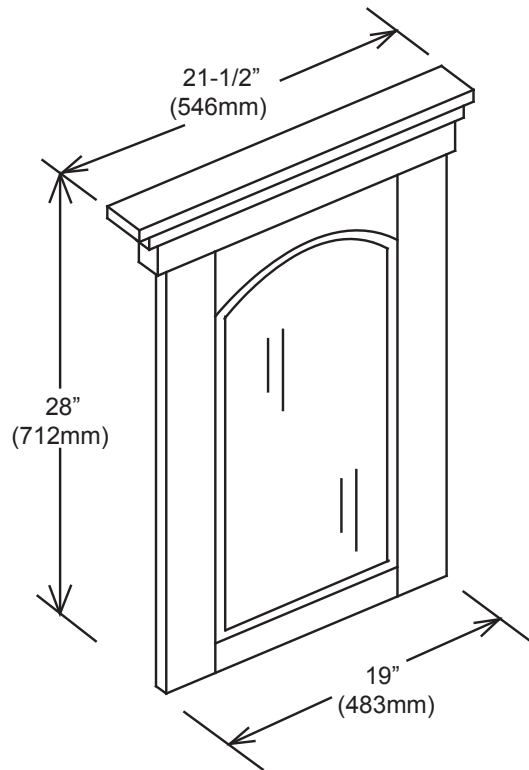

125 185-M21

21" Mirror

SPECIFICATION SHEET

Features

Great Lifestyle design

Available in 21", 26", 32", 38"

24" Medicine Cabinet Semi Recess

24" Medicine Cabinet Surface

Species: Solid Poplar with cherry veneer

Mirror: 1/2" Beveled Edge

Colors/ Finish

125-Cherry

185-Polar White