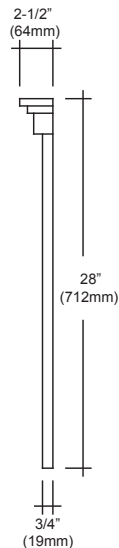

125 185-M21

21" Mirror

SPECIFICATION SHEET

Features

Great Lifestyle design

Available in 21", 26", 32", 38"

24" Medicine Cabinet Semi Recess

24" Medicine Cabinet Surface

Species: Solid Poplar with cherry veneer

Mirror: 1/2" Beveled Edge

Colors/ Finish

125-Cherry

185-Polar White